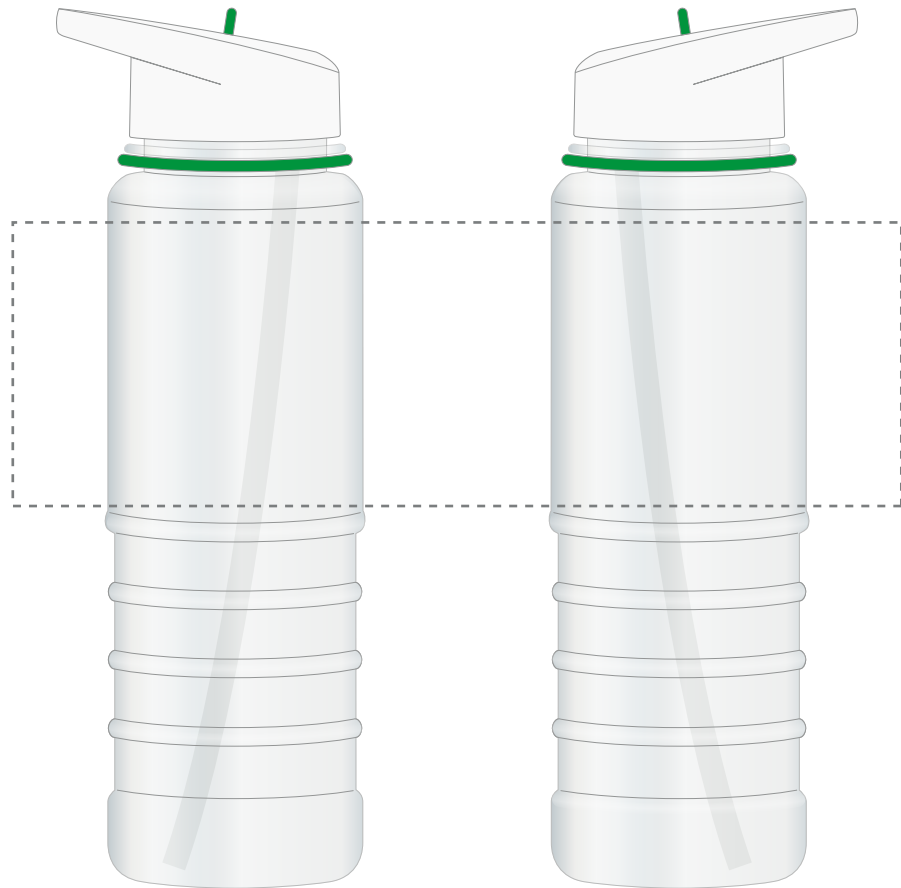

Your Ref:
Our Ref:

Quantity:
Version: 1

Product Code: MG9606
Product Colour: GREEN

PRINTING CONCERNS:

We stock this item in the following colours

**PANTONE REFERENCE(S)**

 Full colour printing

ARTWORK SCALE 50%

LOGOS WILL BE DIRECTLY OPPOSITE
LOGOS WILL NOT BE DIRECTLY OPPOSITE

Product Image for visualisation
- colours may vary

The dashed line is to demonstrate print area and will not appear on your printed item